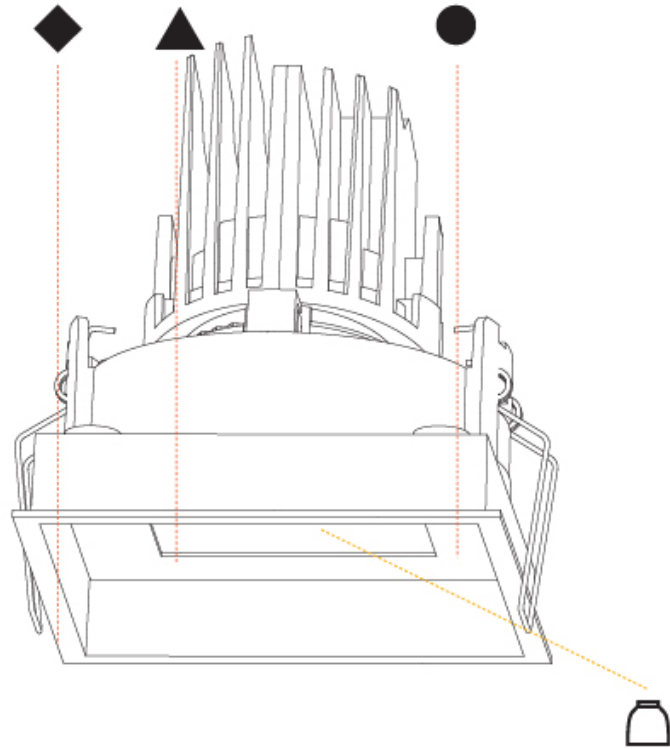

BIONIQ SQUARE ADJUSTABLE COMFORT RECESSED

A35362-

For Color / Finish Chart & Symbology see Appendix or product page downloadable area.

	27K	35K	30K	40K	°K
Color Temperature	2700K	3500K	3000K	4000K	
Reflector	20	40	60		
	20°	40°	60°		

ORDER-EXAMPLE: **◆ ▲ ● °K**
L3XXXX- 02 02 02 30K 20
Black Black Black 3000K 20°