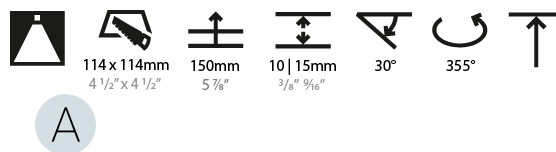

PHYSICAL

Shape: Square
Length (mm): 119
Length (in): 4 11/16
Width (mm): 119
Width (in): 4 11/16
Depth (mm): 132
Depth (in): 5 3/16
Ceiling Thickness (mm): 10 / 12.5 / 15
Ceiling Thickness (in): 3/8 or 1/2 or 9/16
Min. Recessing Depth (mm): 200
Min. Recessing Depth (in): 7 7/8
Light Distribution: Adjustable / Downlight
Weight (kg): 0.544
Weight (lbs): 1.2
Fixture Finish: SSR / BKV / CWI / CRY / HAB / UFT / ITA / RUA / FTG / MYG / LOD / PUS / FRO / FUP / KIA / POP / BLS / SPG / MEY / GOH / GUM / CHC / COM / ABZ / JAG / OBR / MOS / ROR
Fixture Material: Aluminum Die Cast
Cut-out Measurements: 114mm / 4 1/2" x 114mm / 4 1/2"

ELECTRICAL

Lamp Type: LED (Zhaga Standard)
Input Wattage (W): 13.2 / 16.5
Total Output Wattage (W): 12 / 14
Dimming: Tri-Mode (Non-Dimming and Phase Dimming (120Vac only) and 0-10V Dimming)
Driver Included: No
Driver Location: Recessed Housing
Driver Type: Constant Current - Universal
Driver Class: Class 2
Housing: See components
Input Voltage (V): 120 - 277
Constant Current (MA): 350

LED

Number of LEDs: 1
Color Temperature (°K): 2700 / 3000 / 3500 / 4000
Max. Delivered Lumen (lm): 850 / 950 / 1019 / 1040
Nominal Lumen (lm): 960 / 1070 / 1156 / 1180
CRI: >90 CRI
Lamp Life (hrs): 50000

OPTICAL

Reflector°: 10
Adjustability: Rotational 355°; Tilt 30°

RATINGS AND CERTIFICATIONS

Certified By: Certified for North American Standards
IP rating: IP20