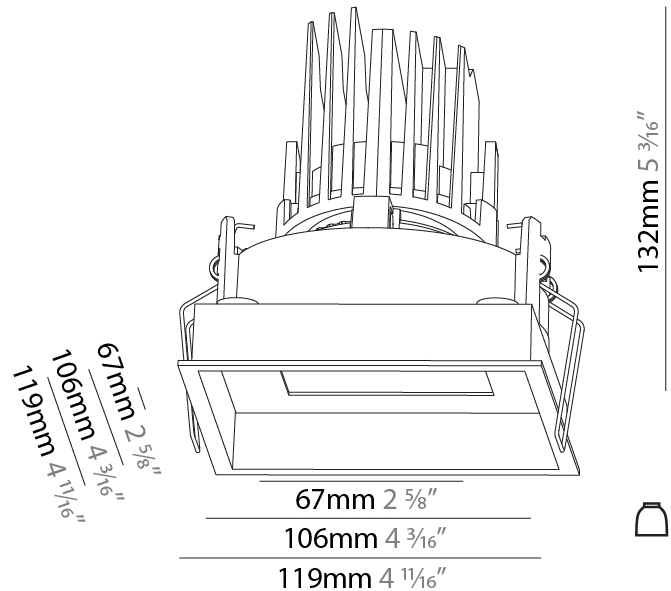

PHYSICAL
Shape: Square
Length (mm): 119
Length (in): 4 11/16
Width (mm): 119
Width (in): 4 11/16
Depth (mm): 132
Depth (in): 5 3/16
Ceiling Thickness (mm): 10 / 12.5 / 15
Ceiling Thickness (in): 3/8 or 1/2 or 9/16
Min. Recessing Depth (mm): 150
Min. Recessing Depth (in): 5 7/8
Light Distribution: Adjustable / Downlight
Weight (kg): 0.607
Weight (lbs): 1.34
Fixture Finish: SSR / BKV / CWI / CRY / HAB / UFT / ITA / RUA / FTG / MYG / LOD / PUS / FRO / FUP / KIA / POP / BLS / SPG / MEY / GOH / GUM / CHC / COM / ABZ / JAG / OBR / MOS / ROR
Fixture Material: Aluminum Die Cast
Cut-out Measurements: 114mm / 4 1/2" x 114mm / 4 1/2"

ELECTRICAL
Lamp Type: LED (Zhaga Standard)
Input Wattage (W): 16.5
Total Output Wattage (W): 14
Dimming: Tri-Mode (Non-Dimming and Phase Dimming (120Vac only) and 0-10V Dimming)
Driver Included: No
Driver Location: Recessed Housing
Driver Type: Constant Current - Universal
Driver Class: Class 2
Input Voltage (V): 120 - 277
Constant Current (MA): 500

LED
Number of LEDs: 1
Color Temperature (°K): 2700 / 3000 / 3500 / 4000
Max. Delivered Lumen (lm): 940 / 980 / 1029 / 1050
Nominal Lumen (lm): 1386 / 1438 / 1511 / 1542
CRI: >90 CRI

OPTICAL
Reflector: 20 / 40 / 60
Adjustability: Rotational 355°; Tilt 30°

RATINGS AND CERTIFICATIONS
Certified By: Certified for North American Standards
IP rating: IP20