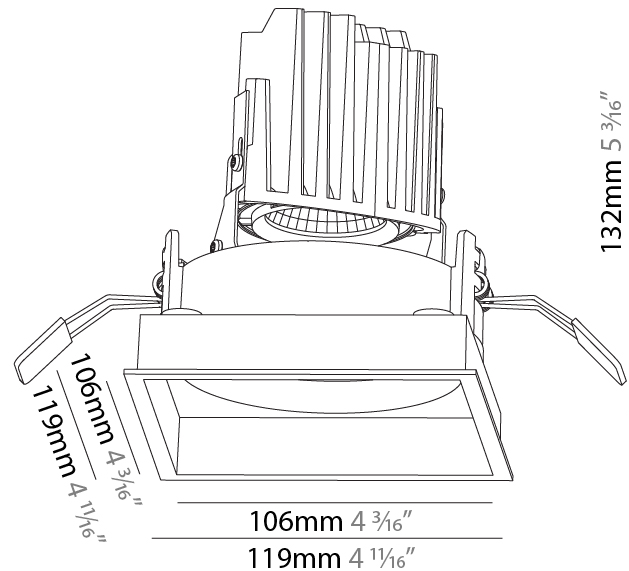

PHYSICAL

Shape: Square
Length (mm): 119
Length (in): 4 11/16
Width (mm): 119
Width (in): 4 11/16
Depth (mm): 132
Depth (in): 5 3/16
Ceiling Thickness (mm): 10 / 12.5 / 15
Ceiling Thickness (in): 3/8 or 1/2 or 9/16
Min. Recessing Depth (mm): 200
Min. Recessing Depth (in): 7 7/8
Light Distribution: Adjustable / Downlight
Weight (kg): 0.544
Weight (lbs): 1.2
Fixture Finish: SSR / BKV / CWI / CRY / HAB / UFT / ITA / RUA / FTG / MYG / LOD / PUS / FRO / FUP / KIA / POP / BLS / SPG / MEY / GOH / GUM / CHC / COM / ABZ / JAG / OBR / MOS / ROR
Fixture Material: Aluminum Die Cast
Cut-out Measurements: 114mm / 4 1/2" x 114mm / 4 1/2"

ELECTRICAL

Lamp Type: LED (Zhaga Standard)
Input Wattage (W): 13.2 / 16.5
Total Output Wattage (W): 12 / 14
Dimming: Tri-Mode (Non-Dimming and Phase Dimming (120Vac only) and 0-10V Dimming)
Driver Included: No
Driver Location: Recessed Housing
Driver Type: Constant Current - Universal
Driver Class: Class 2
Housing: See components
Input Voltage (V): 120 - 277
Constant Current (MA): 350

LED

Number of LEDs: 1
Color Temperature (°K): 2700 / 3000 / 3500 / 4000
Max. Delivered Lumen (lm): 850 / 950 / 1019 / 1040
Nominal Lumen (lm): 960 / 1070 / 1156 / 1180
CRI: >90 CRI
Lamp Life (hrs): 50000

OPTICAL

Reflector°: 10
Adjustability: Rotational 355°; Tilt 30°

RATINGS AND CERTIFICATIONS

Certified By: Certified for North American Standards
IP rating: IP20